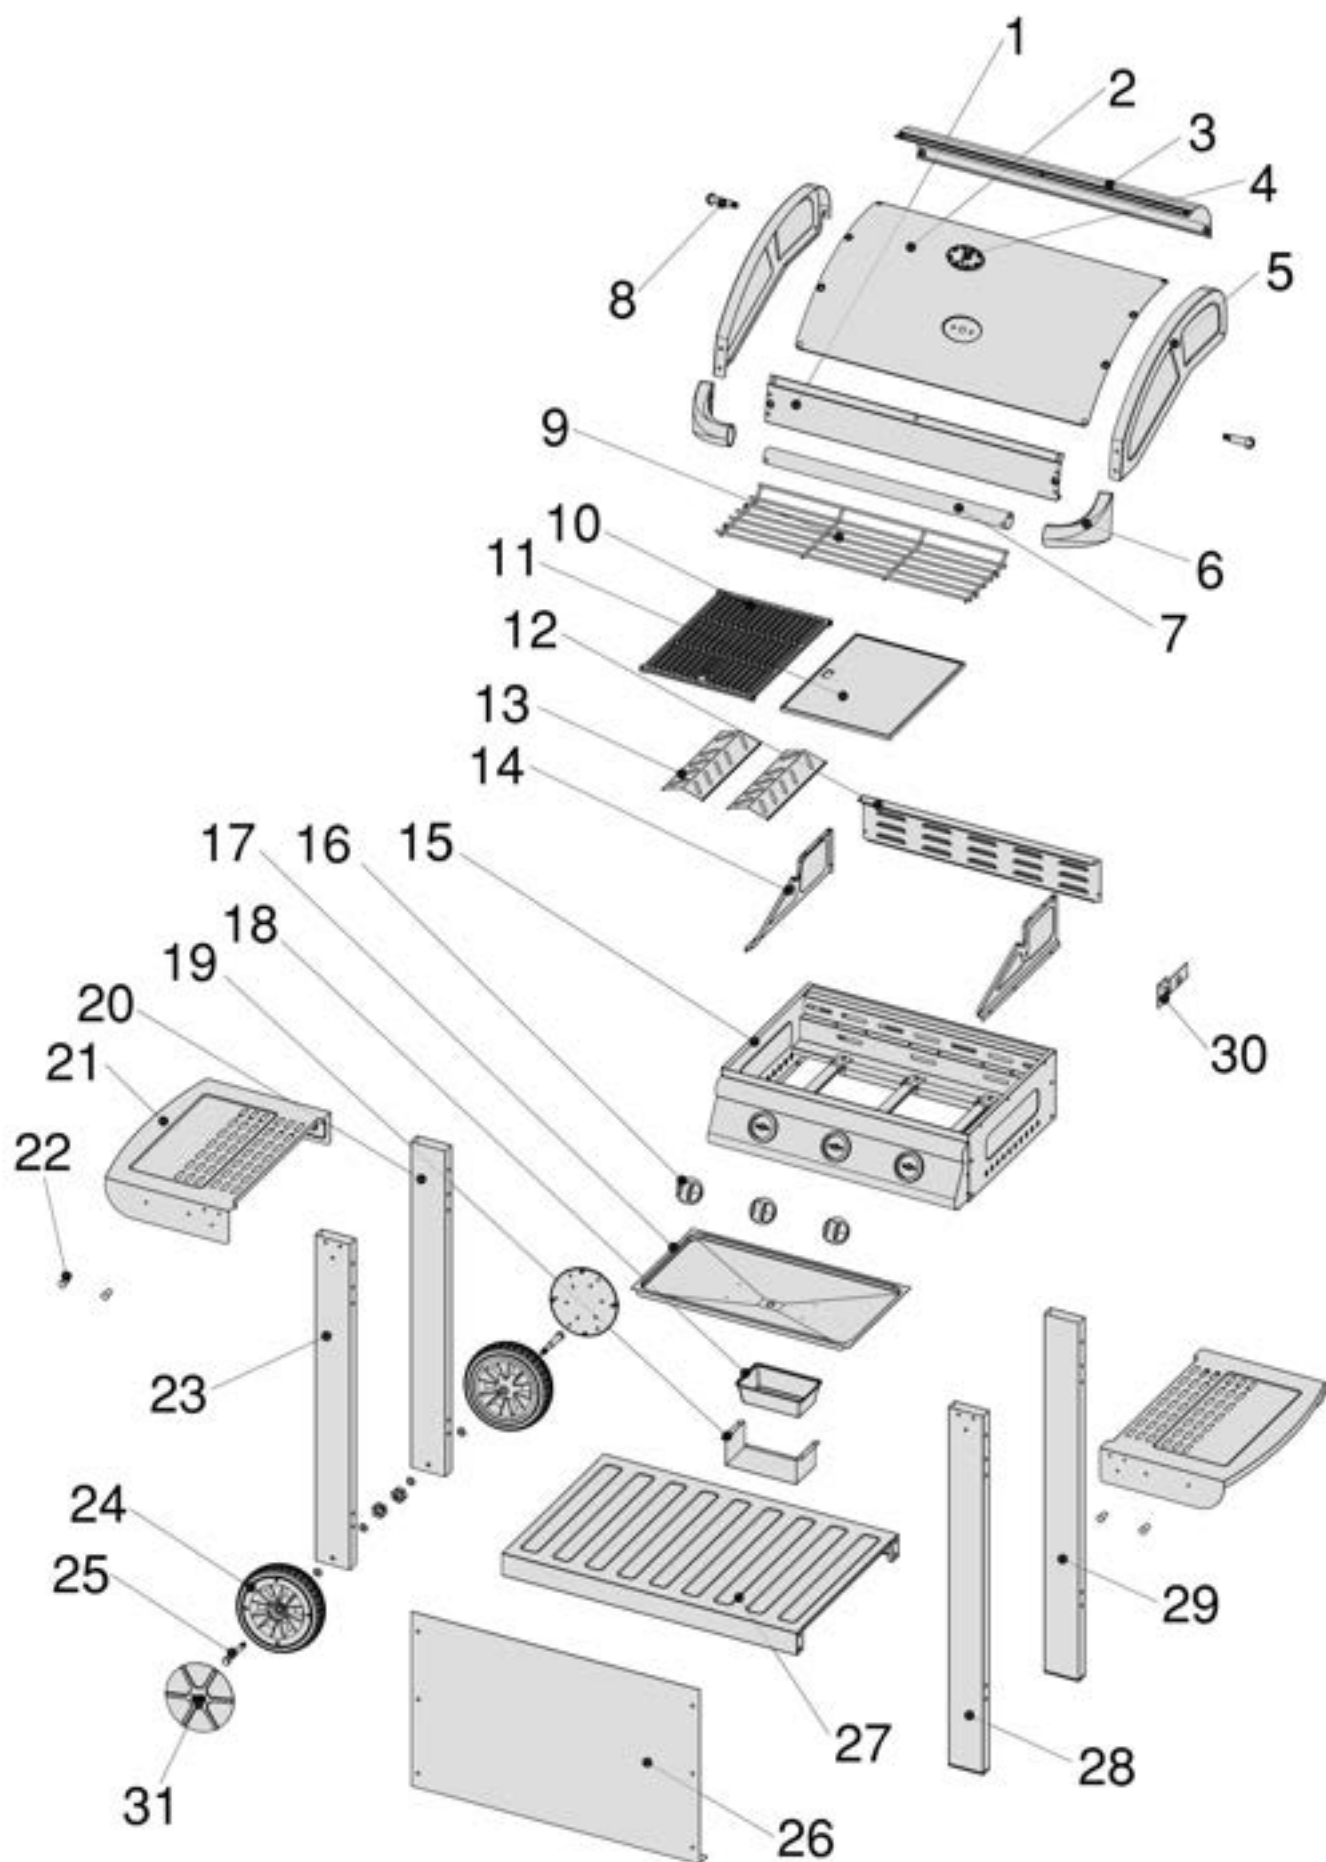

PH2

NO.	DESCRIPTION	QTY	NO.	DESCRIPTION	QTY
1		1	10		1
2		1	11		1
3		1	12		1
4		1	13		2
5		1	14		1
6		1	15		1
7		1	16		3
9		1	17		1

NO.	DESCRIPTION	QTY	NO.	DESCRIPTION	QTY
18		5	26		1
19		1	27		1
20		1	28		1
21		2	29		1
22		4	30		1
23		1	31		2
24		2			

NO.	DESCRIPTION	SPEC	QTY
A		M6	14PCS
B		M6X85	16PCS
C		M8	4PCS
D		M8	2PCS
E		M4X8 Silver	12PCS
		M4X8 Black	10PCS
F		M6X14	4PCS
G		ST4X8	4PCS
H		M6X10 Silver	4PCS
		M6X10 Black	6PCS
I		M6X6	2PCS
J		Spanner	1PCS
8			2PCS
25			2PCS

View of blister pack

F(4PCS)

B(16PCS)

A(14PCS)

C(4PCS)

G(4PCS)

D(2PCS)

J(1PCS)

17   X4  H X4  
M6X10(Silver)

18   X2  X1  X3